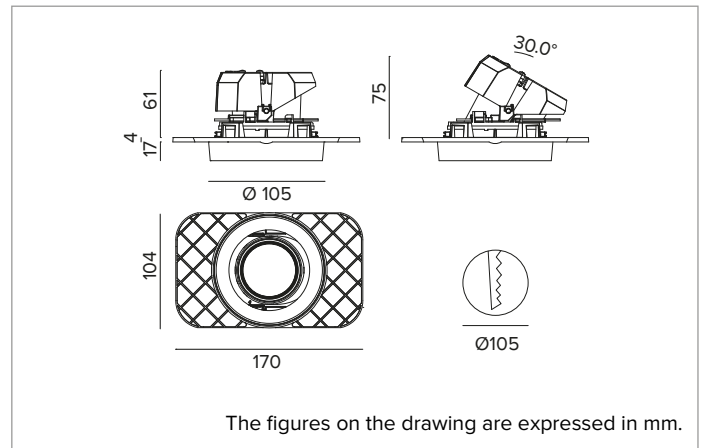

## Adjustable recessed LED projector in a trimless version

	3500K	H(m)	D(m)	Emax(lx)		
	Ra90		48°			
Fixture Power	20W	1	0.88	3229		
Source Flux	2356lm	2	1.77	807		
Fixture Flux	1805lm	3	2.65	359		
Efficacy	90lm/W	4	3.53	202		
TS1308	Imax=1378cd/klm	Imax	3248cd	5	4.41	129