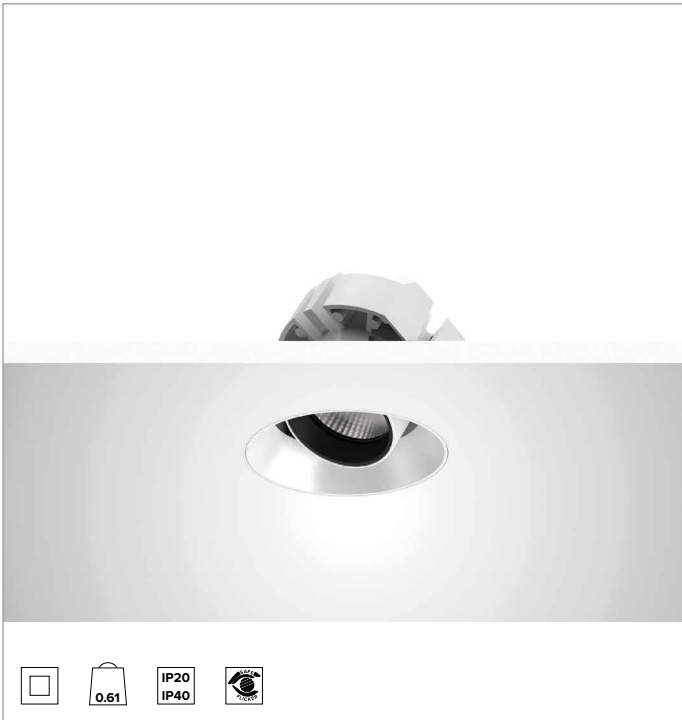

# 1T8733ELTR | CTEVO ARCHITECTURAL 105

## Adjustable recessed LED projector in a trimless version

	3500K	H(m)	D(m)	Emax(lx)		
	Ra90		48°			
Fixture Power	20W	1	0.88	3229		
Source Flux	2356lm	2	1.77	807		
Fixture Flux	1805lm	3	2.65	359		
Efficacy	90lm/W	4	3.53	202		
TS1308	Imax=1378cd/klm	Imax	3248cd	5	4.41	129